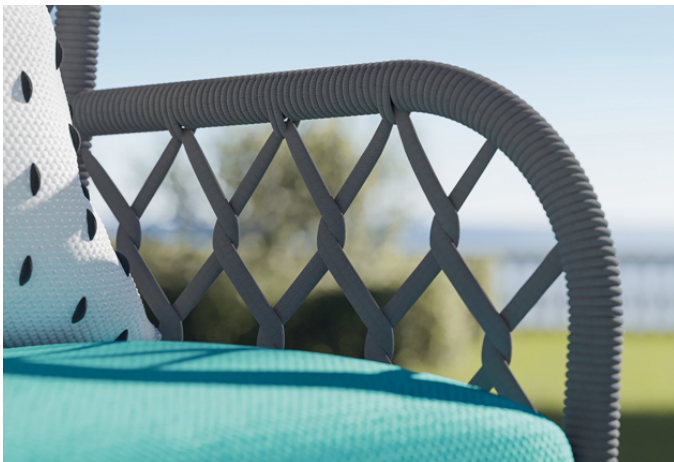

Solar Floor Lamp

Solar Floor Lamp with structure aluminium and rope polyester

Collection

Yakimour

Structure

Turchese
YA26

Light grey
YA28

Caractéristiques